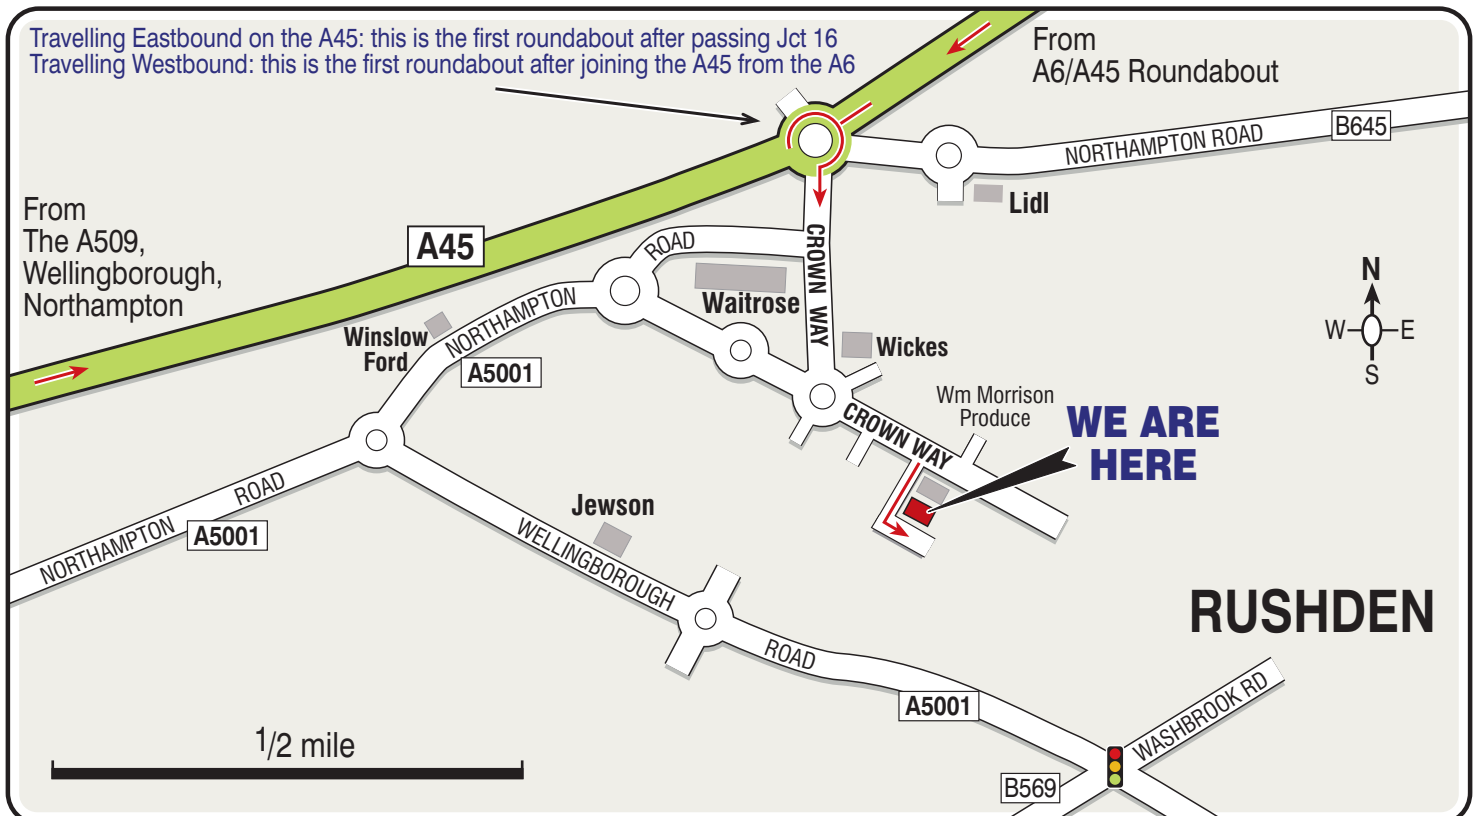

From M1 Jct 19 & M6

Exit onto the A14. Continue to Jct 10 and exit onto the A6 towards Bedford. Stay on the A6 to the 3rd roundabout then exit onto the A45 towards Northampton.

Exit the A45 at the first roundabout by taking the 2nd exit. Continue to roundabout (next to Wickes) and take 2nd exit. Take the 2nd driveway on the right and follow to our car park.

From M1 Jct 14

Exit at Jct 15. Head on the A509 towards Wellingborough then A45 towards Rushden. Stay on the A45 past Jct 16 to arrive at roundabout. Take the 4th exit (the next one after exit for Higham Ferrers).

Continue to roundabout (next to Wickes) and take 2nd exit. Take the 2nd driveway on the right and follow to our car park.

Travelling Eastbound on the A45: this is the first roundabout after passing Jct 16
 Travelling Westbound: this is the first roundabout after joining the A45 from the A6